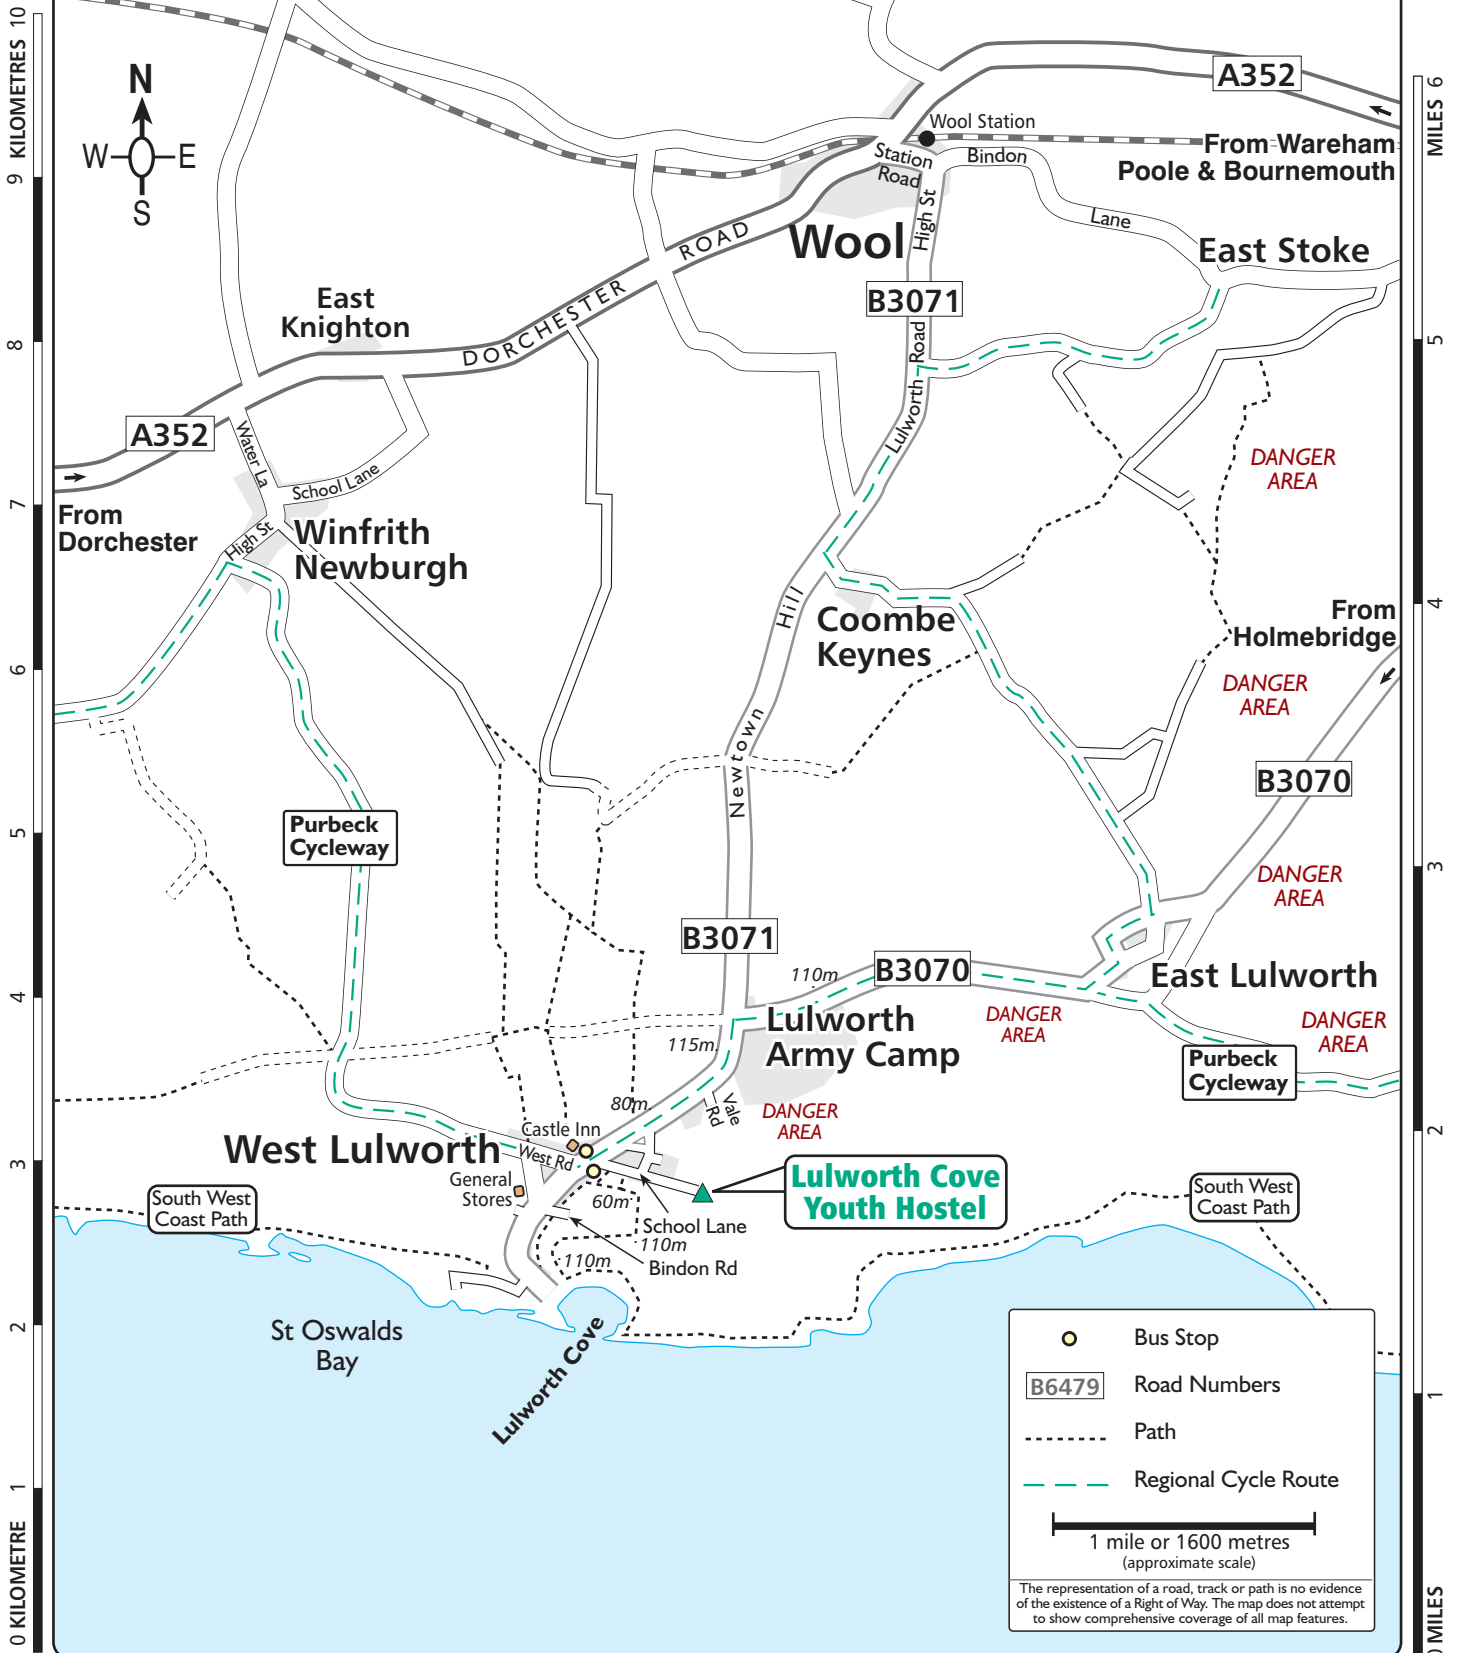

**YHA Lulworth Cove**  
 School Lane  
 West Lulworth, Wareham  
 Dorset BH20 5SA  
 Tel: 0870 770 5940

Also see Ordnance Survey Explorer (orange) map OL15. Landranger (pink) map 194. YH Grid reference 832806.

Whilst every effort has been made in the production of this map we can not warrant that the information is entirely error free and we do not accept responsibility for any loss or damage resulting from reliance on the information. The map is an aid to show where a Youth Hostel is located. For navigation please refer to the appropriate Ordnance Survey map. Map produced by Finders UK Limited (T. 01565 750049) for the YHA and is based upon the Ordnance Survey map with permission of H.M. Stationery Office ©Crown copyright 100037727.