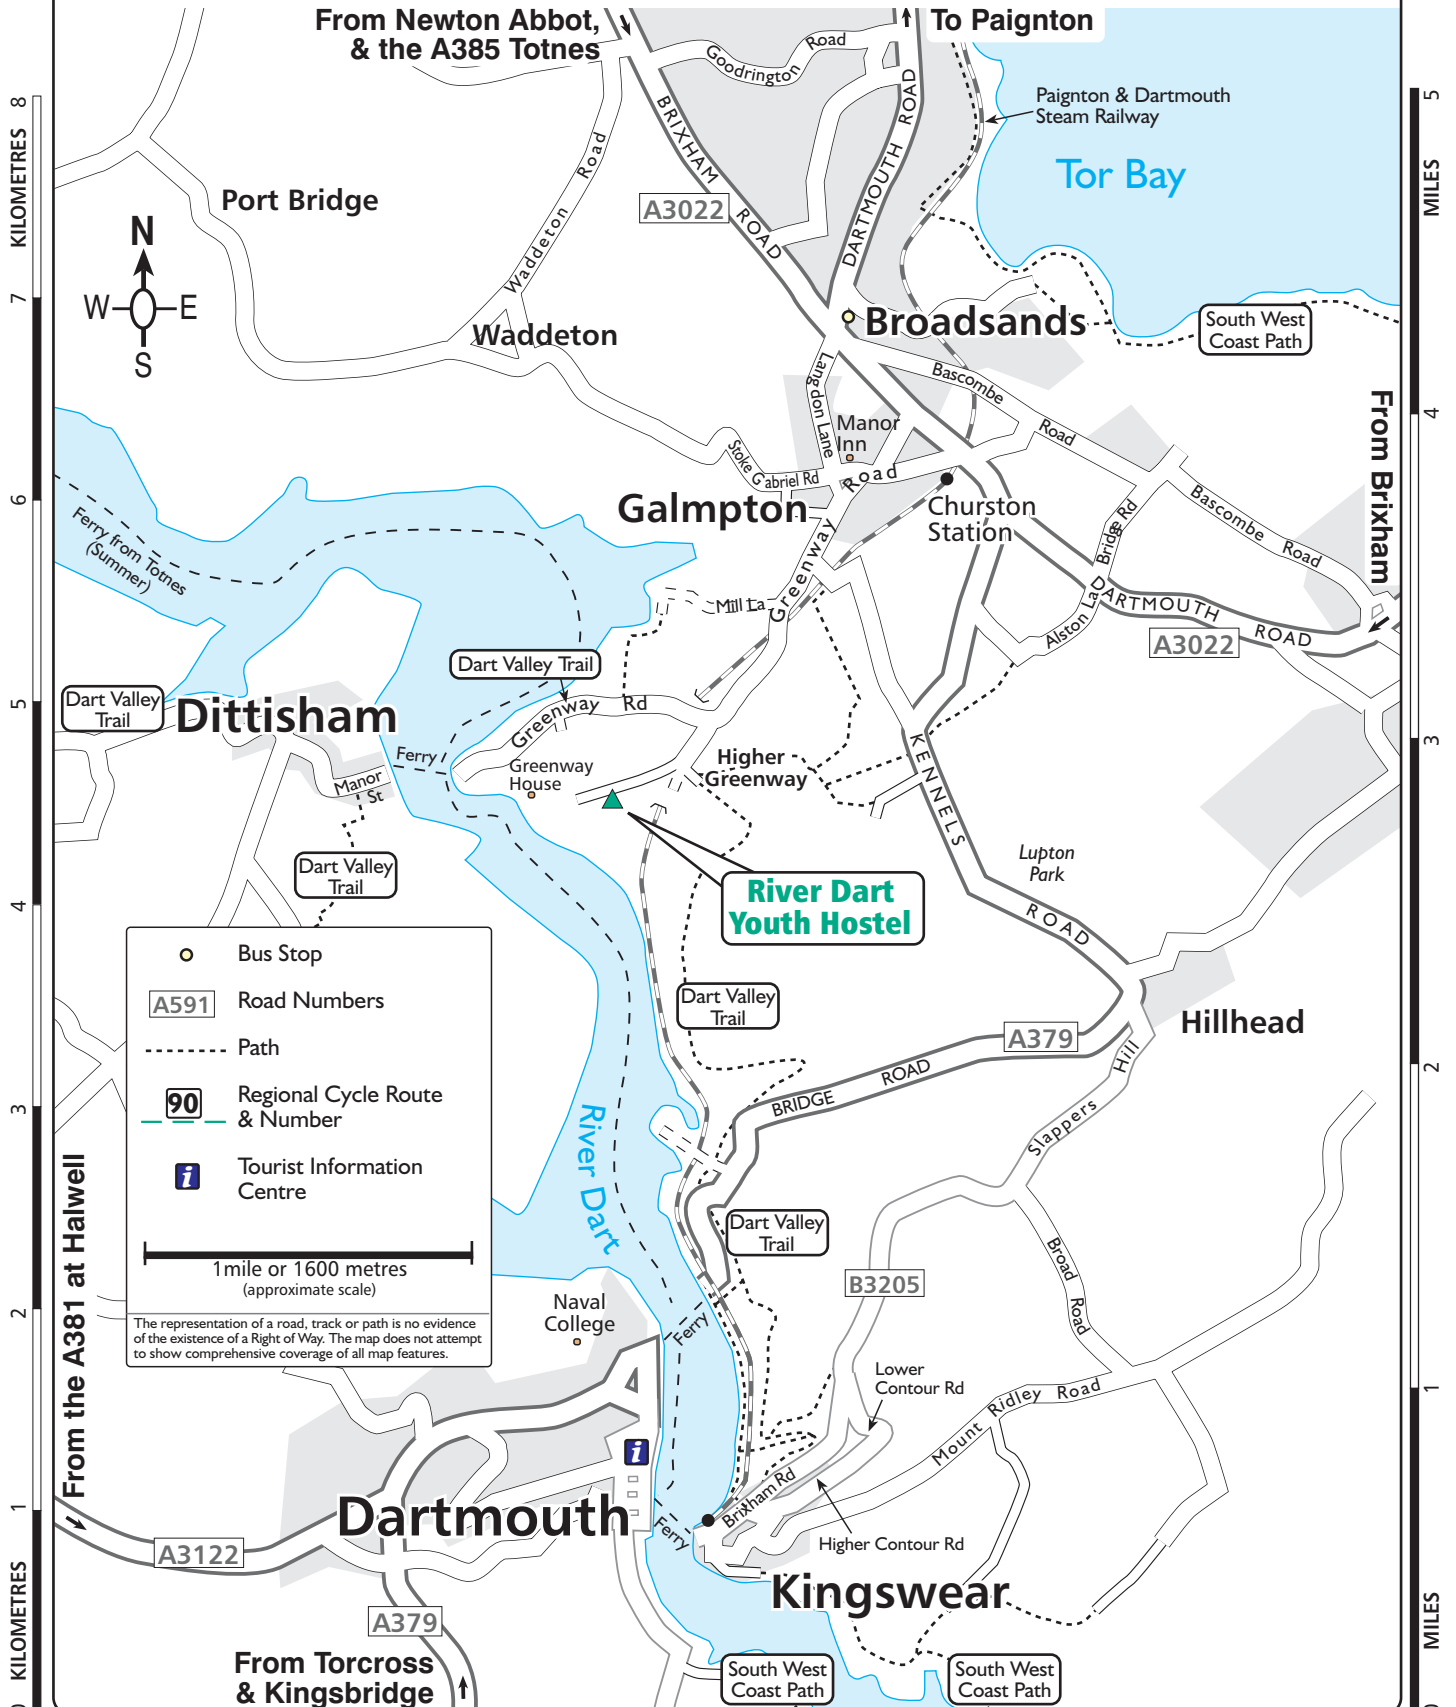

YHA River Dart
 Galmpton
 Brixham
 Devon TQ5 0ET
 Tel: 0870 770 5962

Also see: Ordnance Survey Explorer (orange) map OL20, Landranger (pink) map 202. YH Grid reference 877546.

	Bus Stop
	Road Numbers
	Path
	Regional Cycle Route & Number
	Tourist Information Centre

1 mile or 1600 metres (approximate scale)

The representation of a road, track or path is no evidence of the existence of a Right of Way. The map does not attempt to show comprehensive coverage of all map features.

Whilst every effort has been made in the production of this map we can not warrant that the information is entirely error free and we do not accept responsibility for any loss or damage resulting from reliance on the information. The map is an aid to show where a Youth Hostel is located. For navigation please refer to the appropriate Ordnance Survey map. Map produced by Finders UK Limited (T. 01565 750049) for the YHA and is based upon the Ordnance Survey map with permission of H.M. Stationery Office © Crown copyright 100037727.