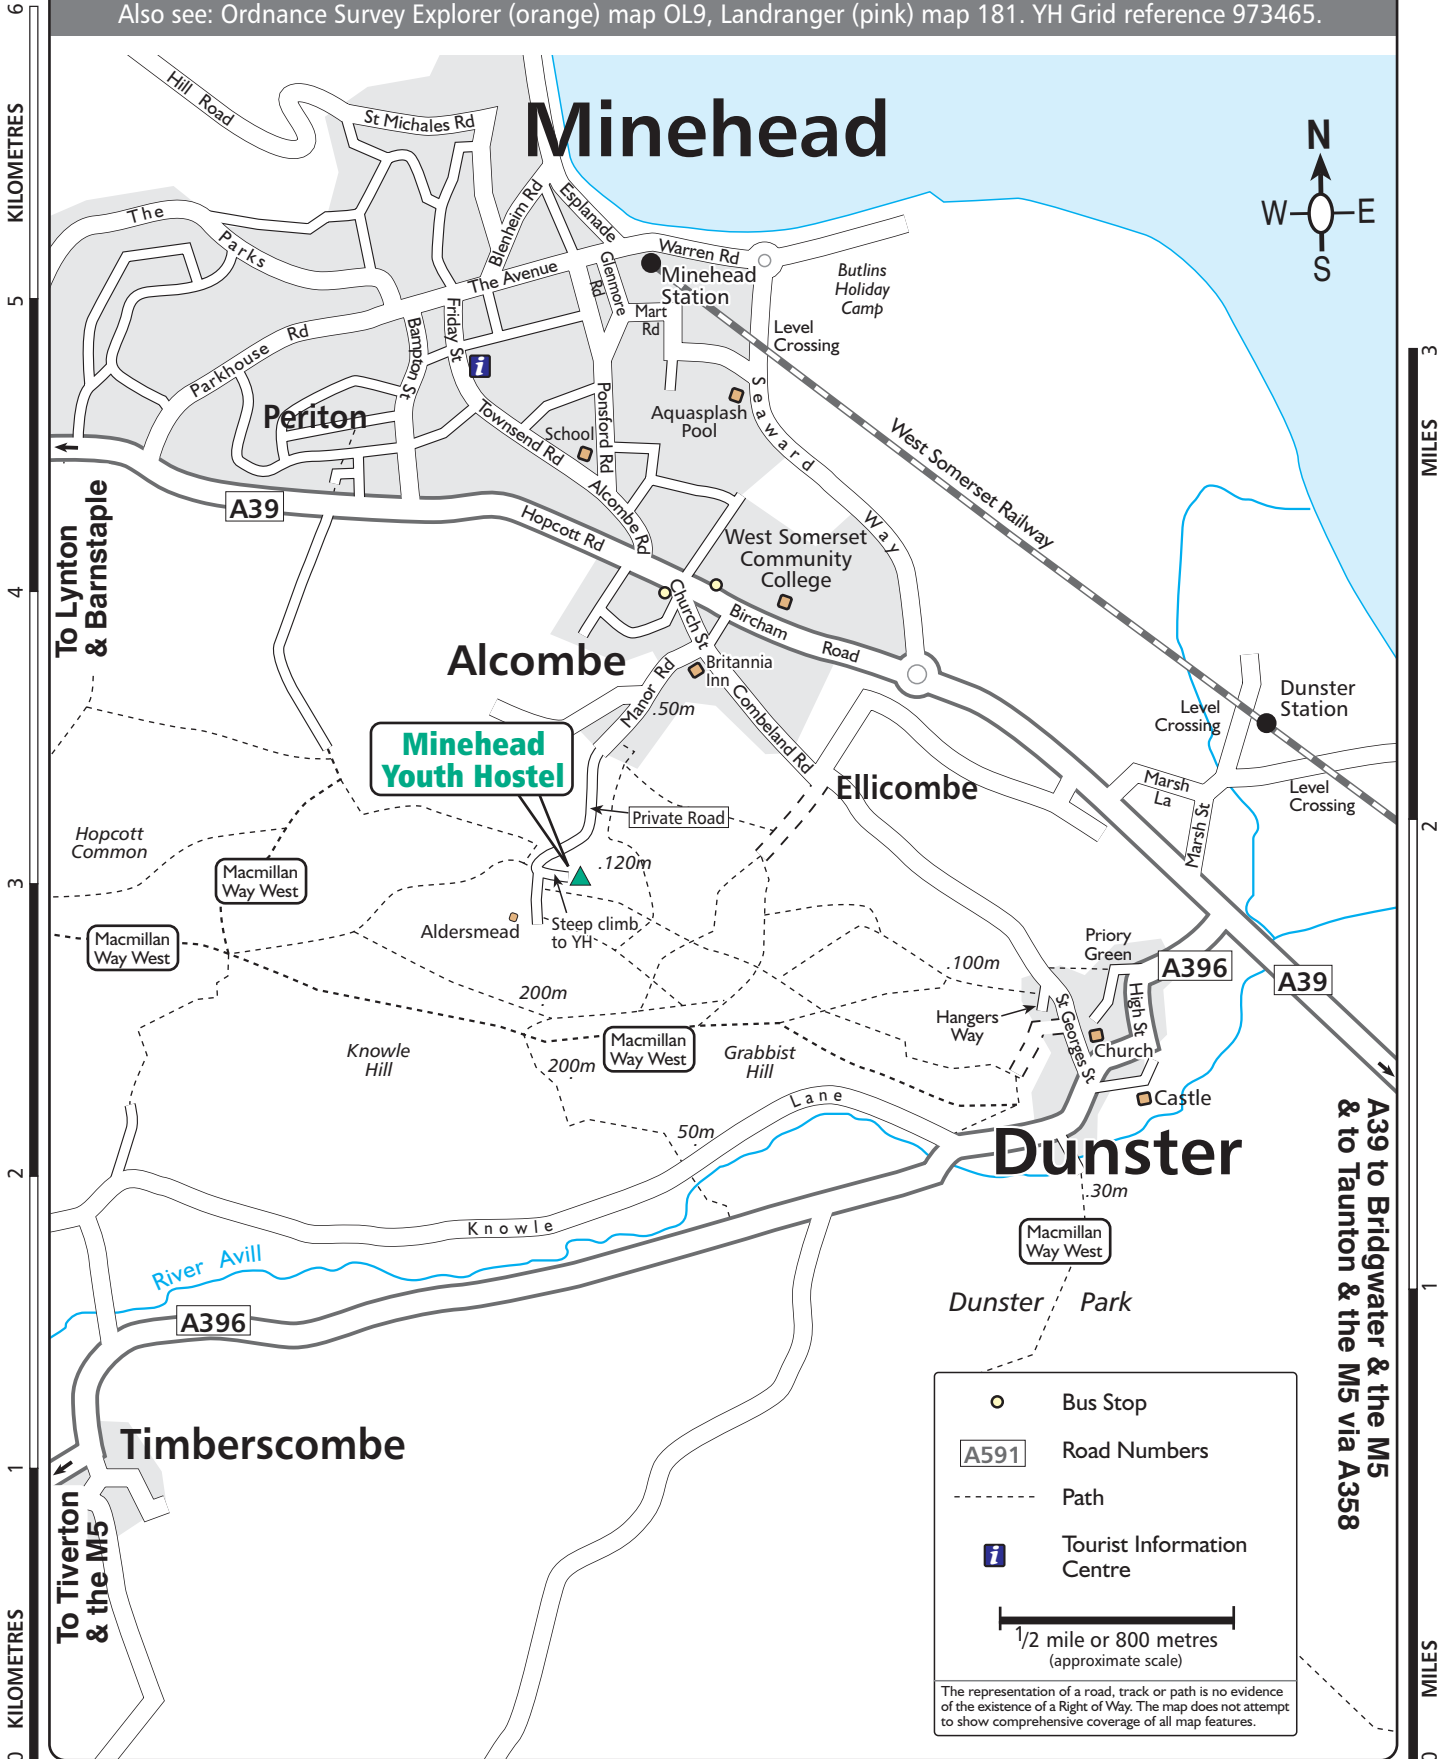

**YHA Minehead**  
 Alcombe Combe  
 Minehead  
 Somerset TA24 6EW  
 Tel: 0870 770 5968

Also see: Ordnance Survey Explorer (orange) map OL9, Landranger (pink) map 181. YH Grid reference 973465.

**Minehead Youth Hostel**

- Bus Stop
- Road Numbers
- Path
- Tourist Information Centre

1/2 mile or 800 metres (approximate scale)

The representation of a road, track or path is no evidence of the existence of a Right of Way. The map does not attempt to show comprehensive coverage of all map features.

Whilst every effort has been made in the production of this map we can not warrant that the information is entirely error free and we do not accept responsibility for any loss or damage resulting from reliance on the information. The map is an aid to show where a Youth Hostel is located. For navigation please refer to the appropriate Ordnance Survey map. Map produced by Finders UK Limited (T. 01565 750049) for the YHA and is based upon the Ordnance Survey map with permission of H.M. Stationery Office © Crown copyright 100037727.